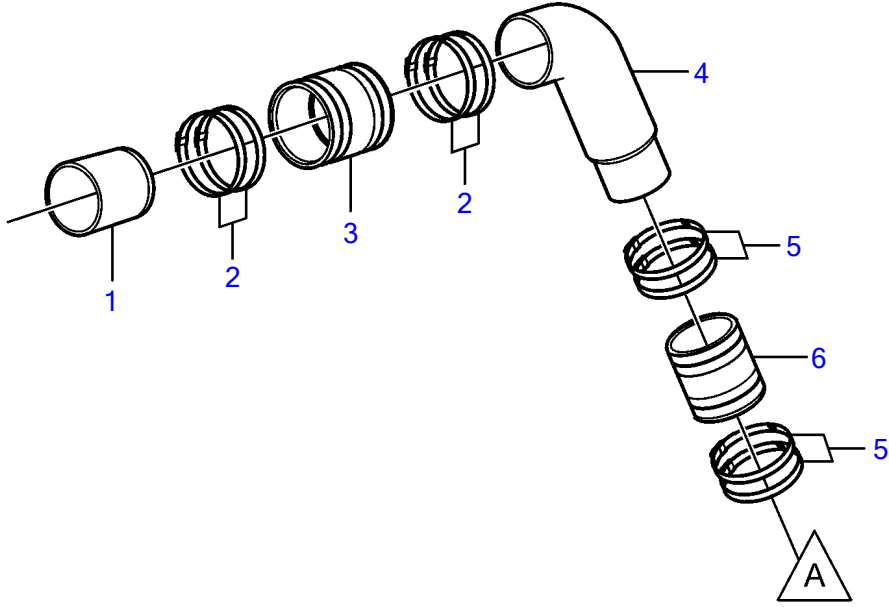

XXP-A, XXP-ALT

XXP-A, XXP-ALT

REF	PART NO.	QTY	DESCRIPTION	SEE SEC.	NOTES
1	3862841	2	Pipe		
2	3863443	8	Hose clamp		
3	3852696	1	Hose		
4	3863189	2	Elbow		
5	3863442	8	Hose clamp		
6	3863450	2	Bellows		
7	(3860821)	1	Exhaust pipe		Obsolete part
8	(3862519)	1	Bracket		Obsolete part
9	(3862518)	1	Strap		Obsolete part
10	965220	5	Flange screw		
11	944633	2	Washer		
12	971098	5	Flange lock nut		
13	3862895	1	Tube		
14	3587651	1	• Kit		
			• Bulletin P-25-2-2	P-25-2-2-EN	Y-pipe seal, gas engines
15	853012	4	Hose clamp		
16	3862564	1	Hose, exhaust		Cut to length
17	3862506	1	Exhaust pipe flange		
18	3841928	4	Flange screw		3/8" UNC
	946752	4	Flange screw		M10
19	3587651	1	Kit		
			• Bulletin P-25-2-2	P-25-2-2-EN	Y-pipe seal, gas engines