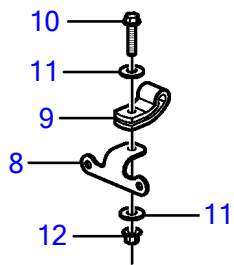

XXP-A, XXP-ALT

XXP-A, XXP-ALT

REF	PART NO.	QTY	DESCRIPTION	SEE SEC.	NOTES
1	3862841	2	Pipe		
2	3863443	8	Hose clamp		
3	3852696	1	Hose		
4	3863189	2	Elbow		
5	3863442	8	Hose clamp		
6	3863450	2	Bellows		
7	(3860821)	1	Exhaust pipe		Obsolete part
8	(3862519)	1	Bracket		Obsolete part
9	(3862518)	1	Strap		Obsolete part
10	965220	5	Flange screw		
11	944633	2	Washer		
12	971098	5	Flange lock nut		
13	3862895	1	Tube		
14	3587651	1	• Kit		
			• Bulletin P-25-2-2	P-25-2-2-EN	Y-pipe seal, gas engines
15	853012	4	Hose clamp		
16	3862564	1	Hose, exhaust		Cut to length
17	3862506	1	Exhaust pipe flange		
18	3841928	4	Flange screw		3/8" UNC
	946752	4	Flange screw		M10
19	3587651	1	Kit		
			• Bulletin P-25-2-2	P-25-2-2-EN	Y-pipe seal, gas engines