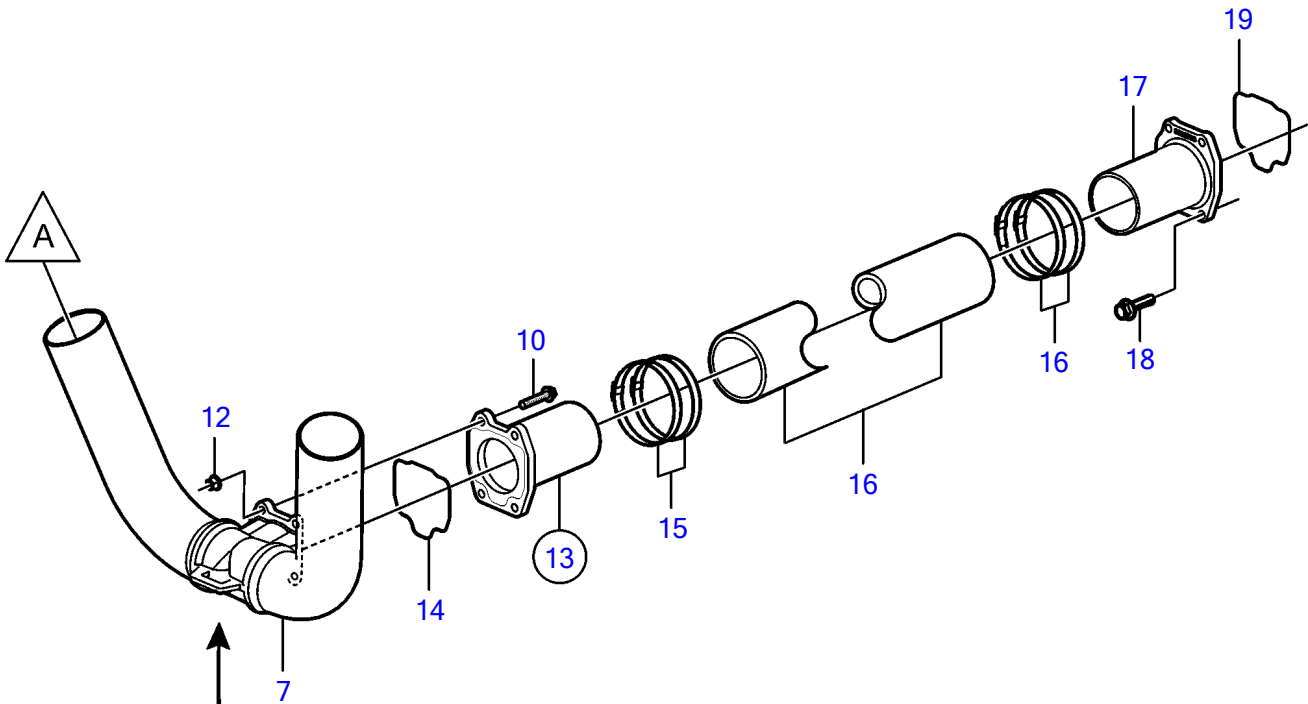

XXP-A, XXP-ALT

XXP-A, XXP-ALT

REF	PART NO.	QTY	DESCRIPTION	SEE SEC.	NOTES
1	3862841	2	Pipe		
2	3863443	8	Hose clamp		
3	3852696	1	Hose		
4	3863189	2	Elbow		
5	3863442	8	Hose clamp		
6	3863450	2	Bellows		
7	(3860821)	1	Exhaust pipe		Obsolete part
8	(3862519)	1	Bracket		Obsolete part
9	(3862518)	1	Strap		Obsolete part
10	965220	5	Flange screw		
11	944633	2	Washer		
12	971098	5	Flange lock nut		
13	3862895	1	Tube		
14	3587651	1	• Kit		
			• Bulletin P-25-2-2	P-25-2-2-EN	Y-pipe seal, gas engines
15	853012	4	Hose clamp		
16	3862564	1	Hose, exhaust		Cut to length
17	3862506	1	Exhaust pipe flange		
18	3841928	4	Flange screw		3/8" UNC
	946752	4	Flange screw		M10
19	3587651	1	Kit		
			• Bulletin P-25-2-2	P-25-2-2-EN	Y-pipe seal, gas engines